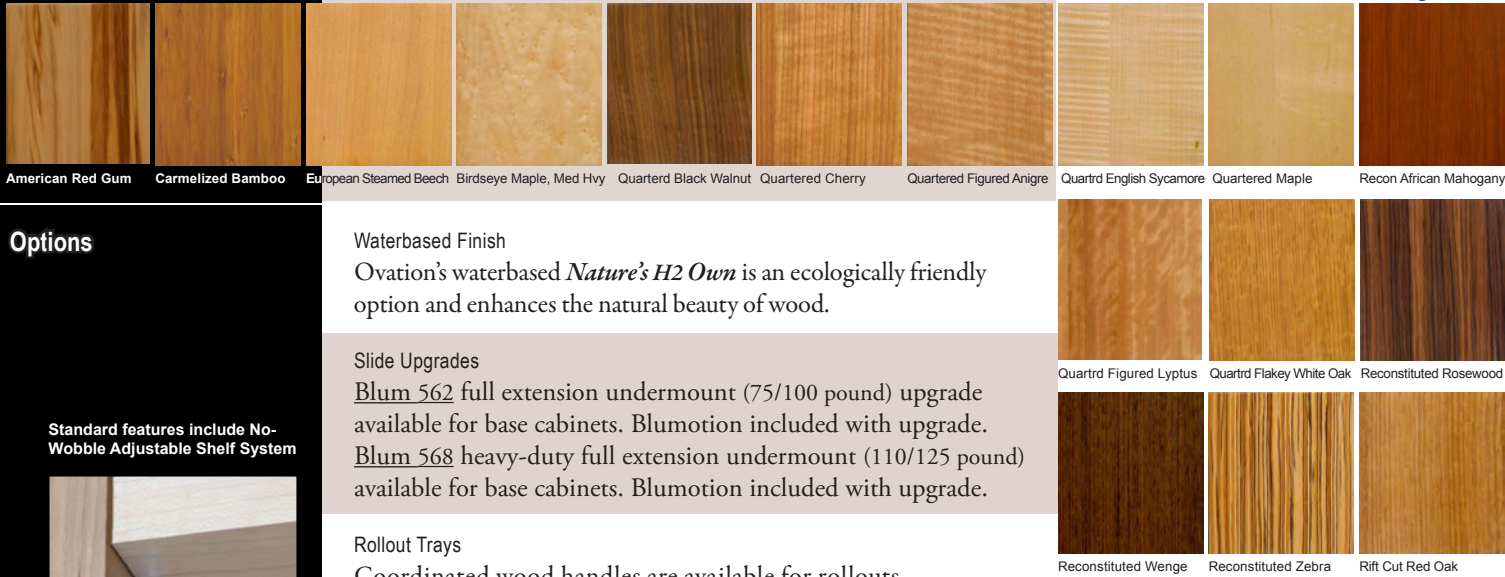

Uncompromisingly ON:U

These are just a few things that make ON:U distinctive from other cabinet manufacturers.

Cabinet Box	ON:U's cabinet is constructed with thermally-fused composite panels* using mortise and tenon joints. White or maple melamine interior. Matching veneer edgebanding is chosen by Ovation to coordinate with doors and case. Top and bottom are 3/4-inch, sides are 5/8-inch; back is 1/4-inch; 5/8-inch hanging rails. Flush finished end for clean look.
Drawers & Rollouts	Hardwood maple 5/8-inch drawer boxes and rollouts have dovetailed corners and 1/2-inch bottoms. Rollouts have full-width integrated maple handles or no handle as standard.
Slides	Slides are Blum 552H three-quarter extension undermount, 75/100 pound
Shelves	Shelves are full-depth 3/4-inch thermally-fused composite panels*. Shelf drills are 5mm boring; special locking metal clips.
Hinges	Blum 120 degree cup hinge is standard: 120 degree swing with three dimensional adjustments on the hinge and three dimensional adjustments on the mounting plate.
Finish	Along with Ovation's traditional finishes, the <i>La Grande Glaze Collection</i> is a clearer-color stain process and available in 40 plus colors.
Exotics	Sixteen (16) exotic veneers available as shown below in <i>Nature's H2 Own</i> :
Options	<p>Waterbased Finish Ovation's waterbased <i>Nature's H2 Own</i> is an ecologically friendly option and enhances the natural beauty of wood.</p> <p>Slide Upgrades <u>Blum 562</u> full extension undermount (75/100 pound) upgrade available for base cabinets. Blumotion included with upgrade. <u>Blum 568</u> heavy-duty full extension undermount (110/125 pound) available for base cabinets. Blumotion included with upgrade.</p> <p>Rollout Trays Coordinated wood handles are available for rollouts.</p> <p>Blum Soft Close & Tip-On Blumotion's smooth, silent close is available for all doors. Blum Tip-on latches available for doors and drawers. Open/close with minimal force for handle-free access. [No Soft Close with Tip-on]</p>